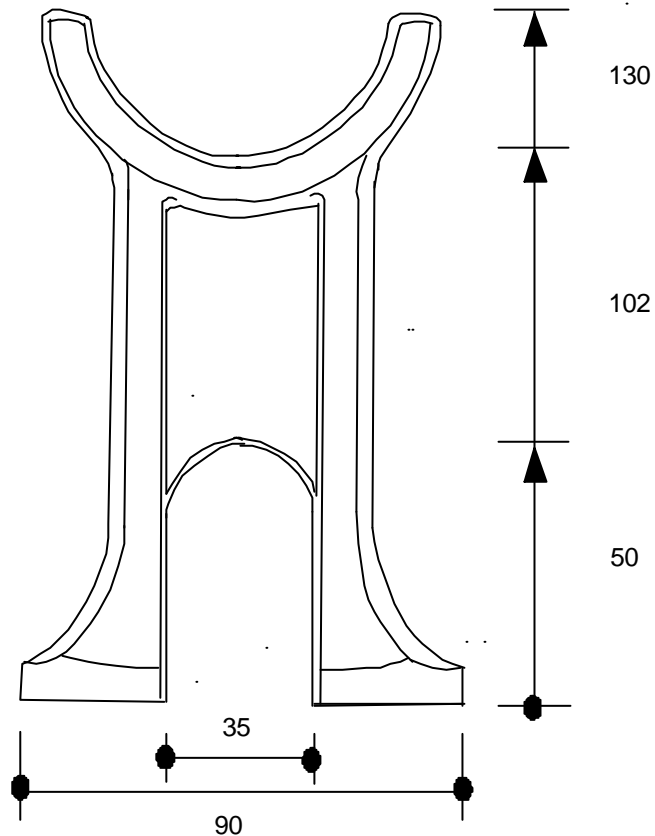

Boilers

Calorifiers

Radiators

Radiator supports

RMFSUP5CI

Cast iron floor stands for FKR and Windsor radiators

All dimensions shown are in mm
RMFSUP5CI is suitable for all Clyde cast iron radiators except F200/250
Refer to EDS 669 (FKR radiators) or EDS 640 (Windsor radiators) for additional information