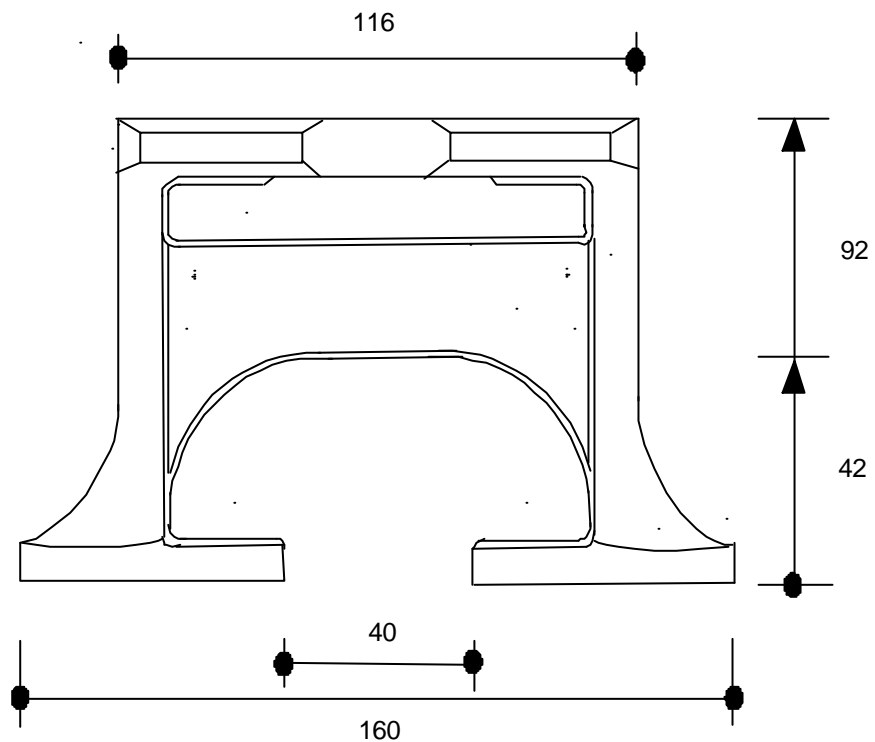

Boilers

Calorifiers

Radiators

RMFSTANDW

Aluminium floor stands in white paint finish for Tesi radiators

All dimensions shown are in mm

RMFSTANDW is suitable for Clyde Tesi 5 and 6 column steel radiators

It is also available in an unpainted aluminium finish - specify "unpainted" when ordering